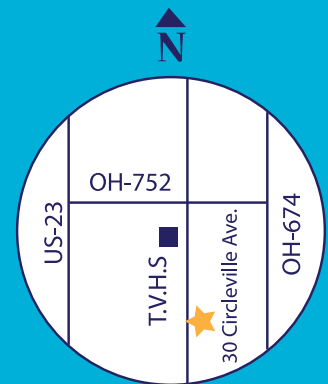

Village Chapel

United Methodist Church